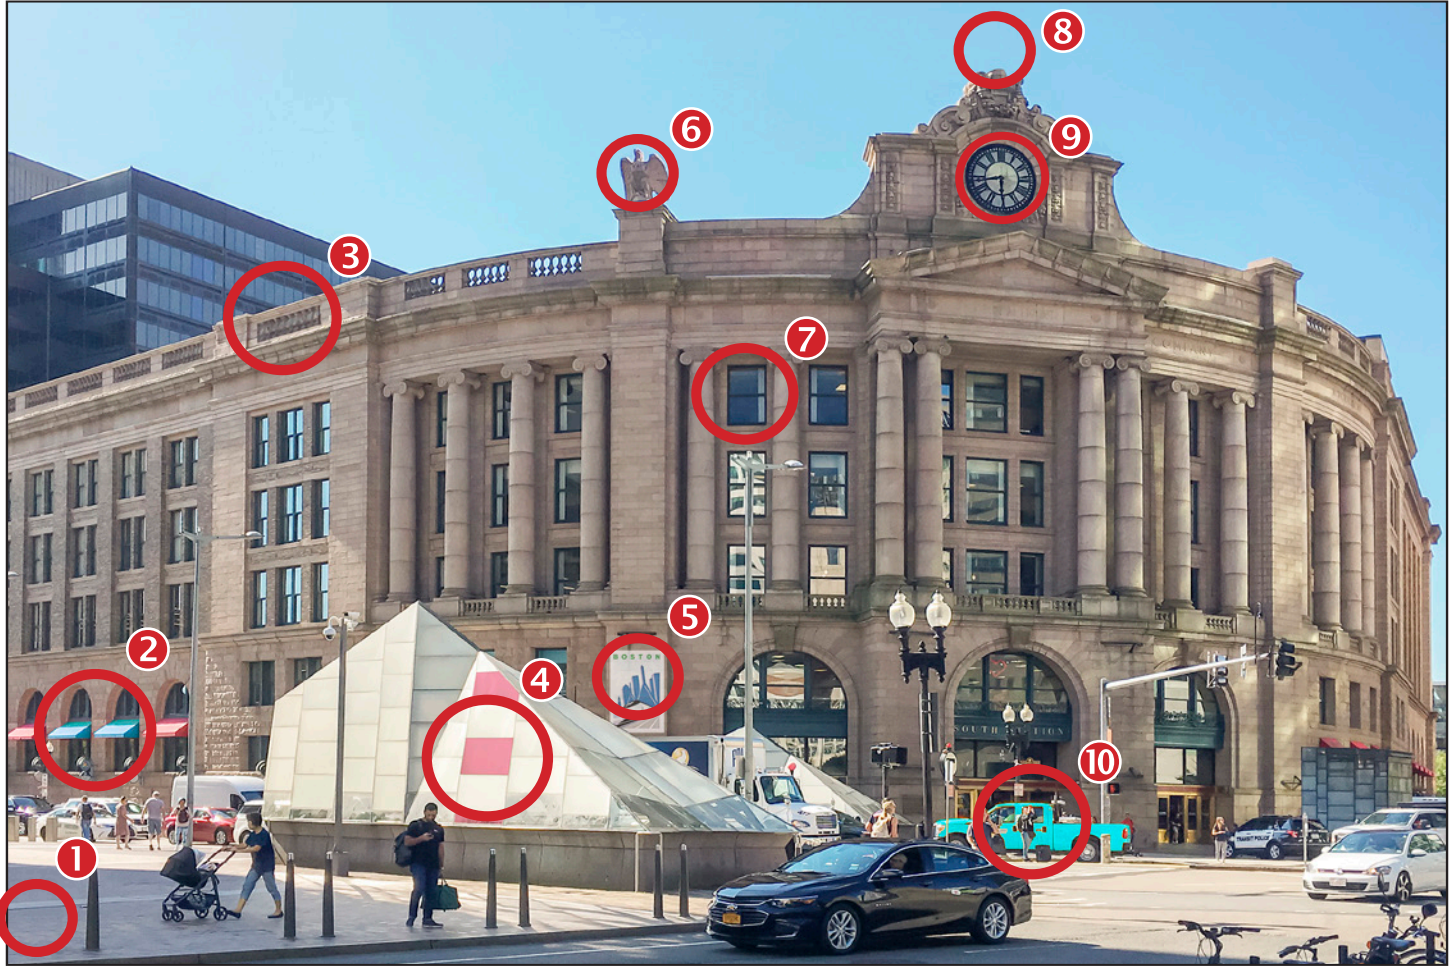

## BOSTON SOUTH STATION

One of three Amtrak stations serving central Boston, Massachusetts, South Station is located at the northern end of the busy Northeast Corridor. Both locals and tourists alike know the building for its gently curving front and eagle-topped clock. Boston is known for its many sports teams, such as the Boston Red Sox, Boston Bruins and Boston Celtics. In addition, Boston is often known as the "Athens of America" due to the many teaching and research activities from more than 100 colleges and universities in the area, such as Harvard, MIT, Boston College and the University of Massachusetts Boston.

# Boston South Station

Find the 10 differences in the pictures below. Scroll down for the Answer Key.

# Boston South Station

## Answer Key

- |                    |                     |
|--------------------|---------------------|
| 1. Eliminated post | 6. Added eagle      |
| 2. Awning color    | 7. Changed window   |
| 3. Railing added   | 8. Eliminated eagle |
| 4. Color of glass  | 9. Time on clock    |
| 5. Added poster    | 10. Truck color     |