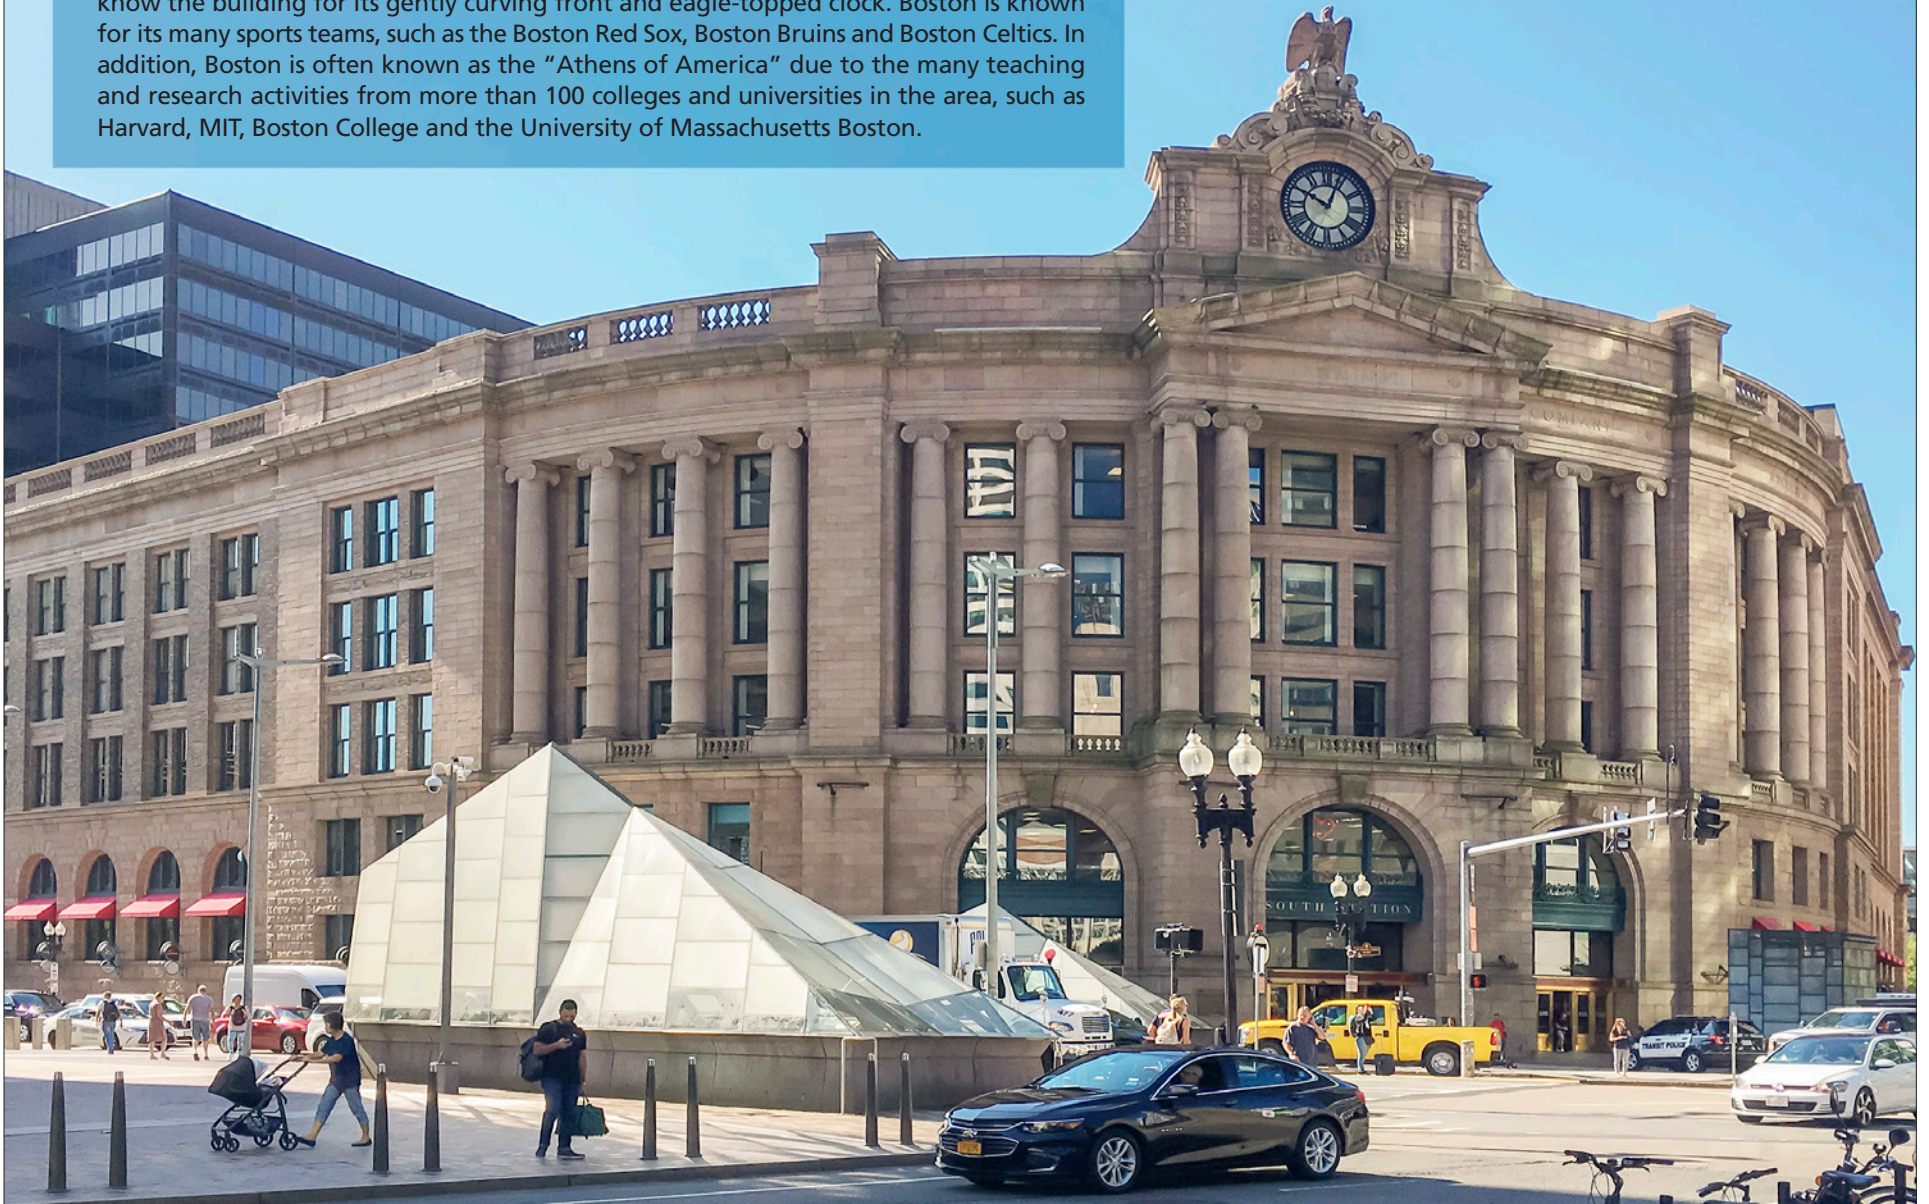

## BOSTON SOUTH STATION

One of three Amtrak stations serving central Boston, Massachusetts, South Station is located at the northern end of the busy Northeast Corridor. Both locals and tourists alike know the building for its gently curving front and eagle-topped clock. Boston is known for its many sports teams, such as the Boston Red Sox, Boston Bruins and Boston Celtics. In addition, Boston is often known as the "Athens of America" due to the many teaching and research activities from more than 100 colleges and universities in the area, such as Harvard, MIT, Boston College and the University of Massachusetts Boston.

# Boston South Station

Find the 10 differences in the pictures below. Scroll down for the Answer Key.

# Boston South Station